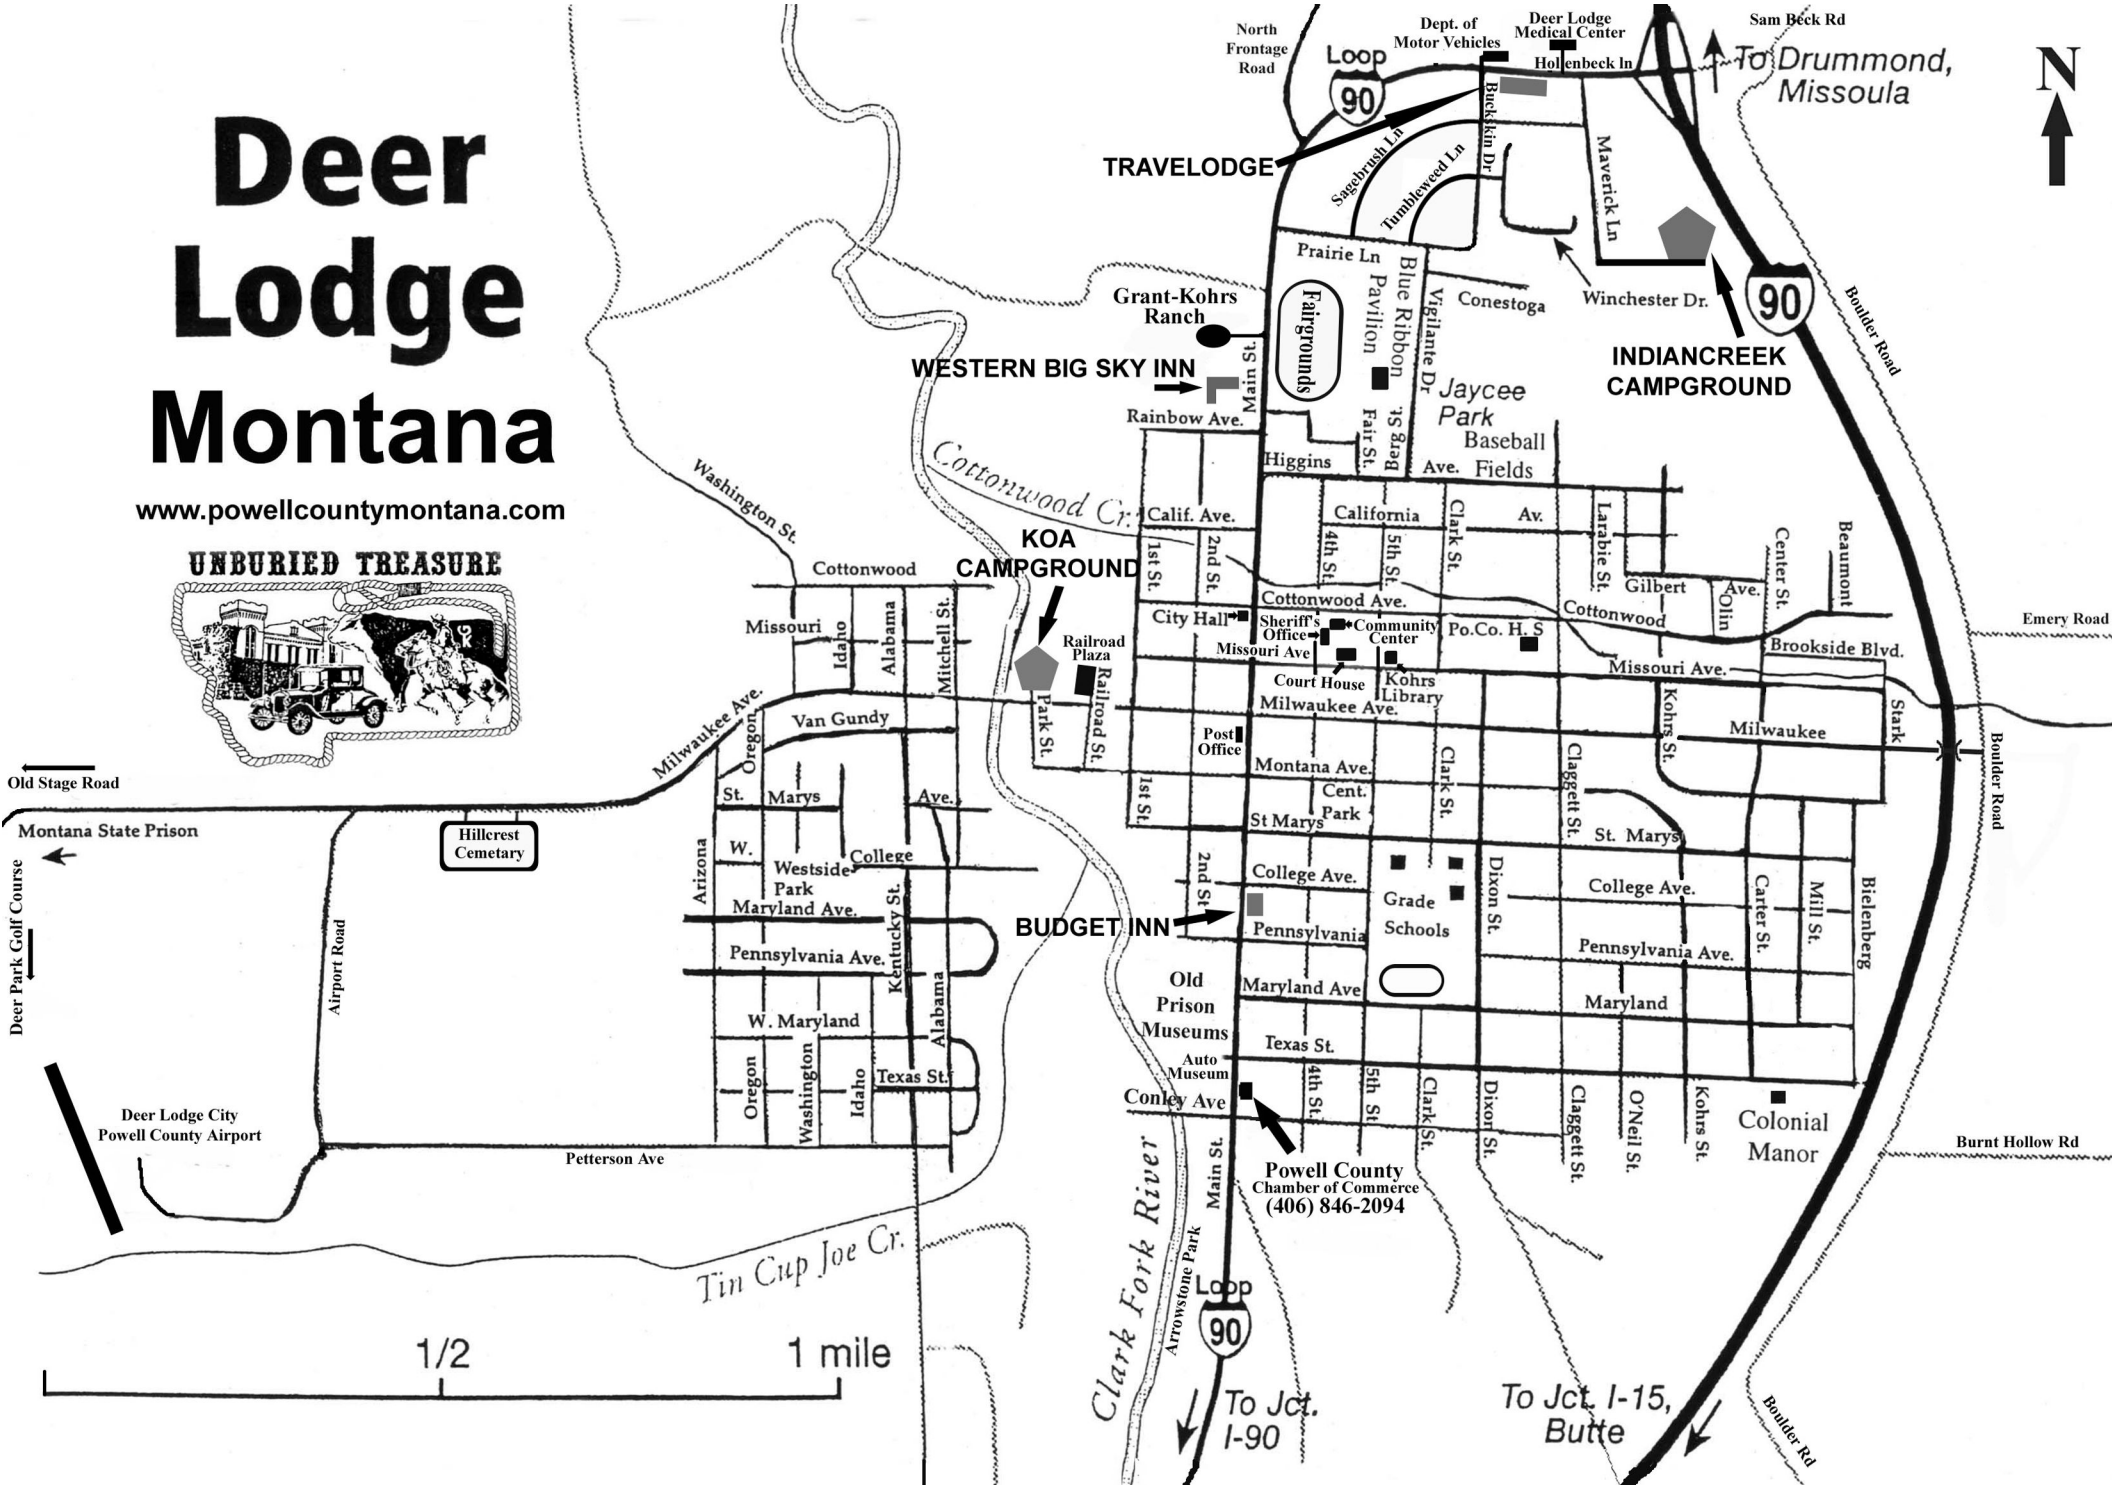

Deer Lodge Montana

www.powellcountymontana.com

UNBURIED TREASURE

1/2

1 mile

Loop 90
To Jct. I-90

To Jct. I-15, Butte

Boulder Rd

To Drummond, Missoula

Emery Road

Burnt Hollow Rd

Old Stage Road

Montana State Prison

Deer Park Golf Course

Deer Lodge City Powell County Airport

Hillcrest Cemetary